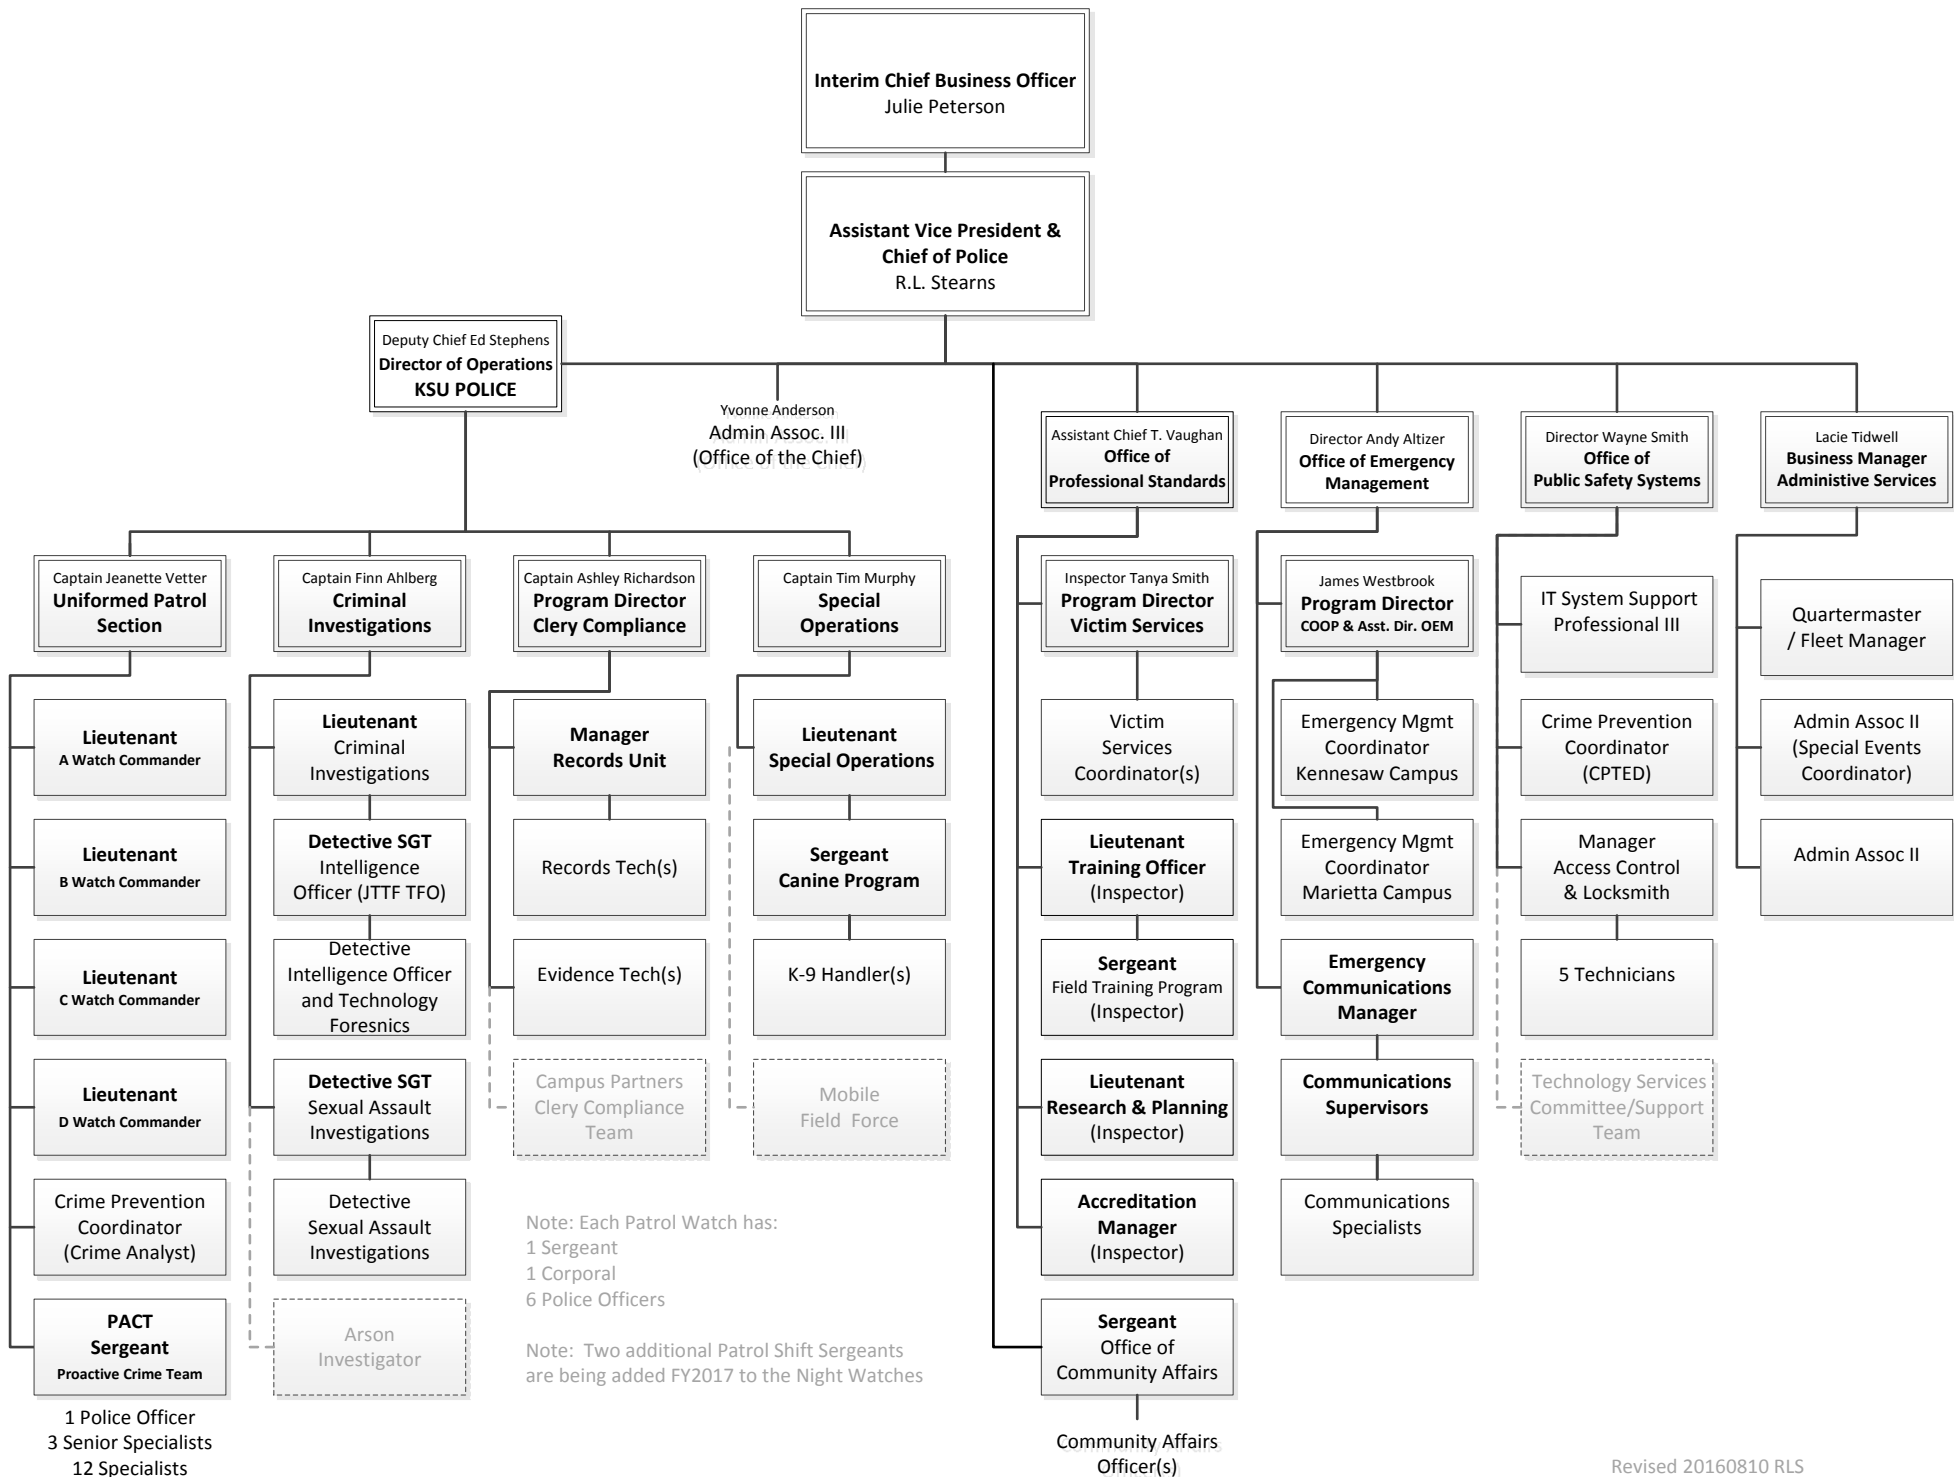

Department of Public Safety and Police

Note: Each Patrol Watch has:
1 Sergeant
1 Corporal
6 Police Officers

Note: Two additional Patrol Shift Sergeants
are being added FY2017 to the Night Watches